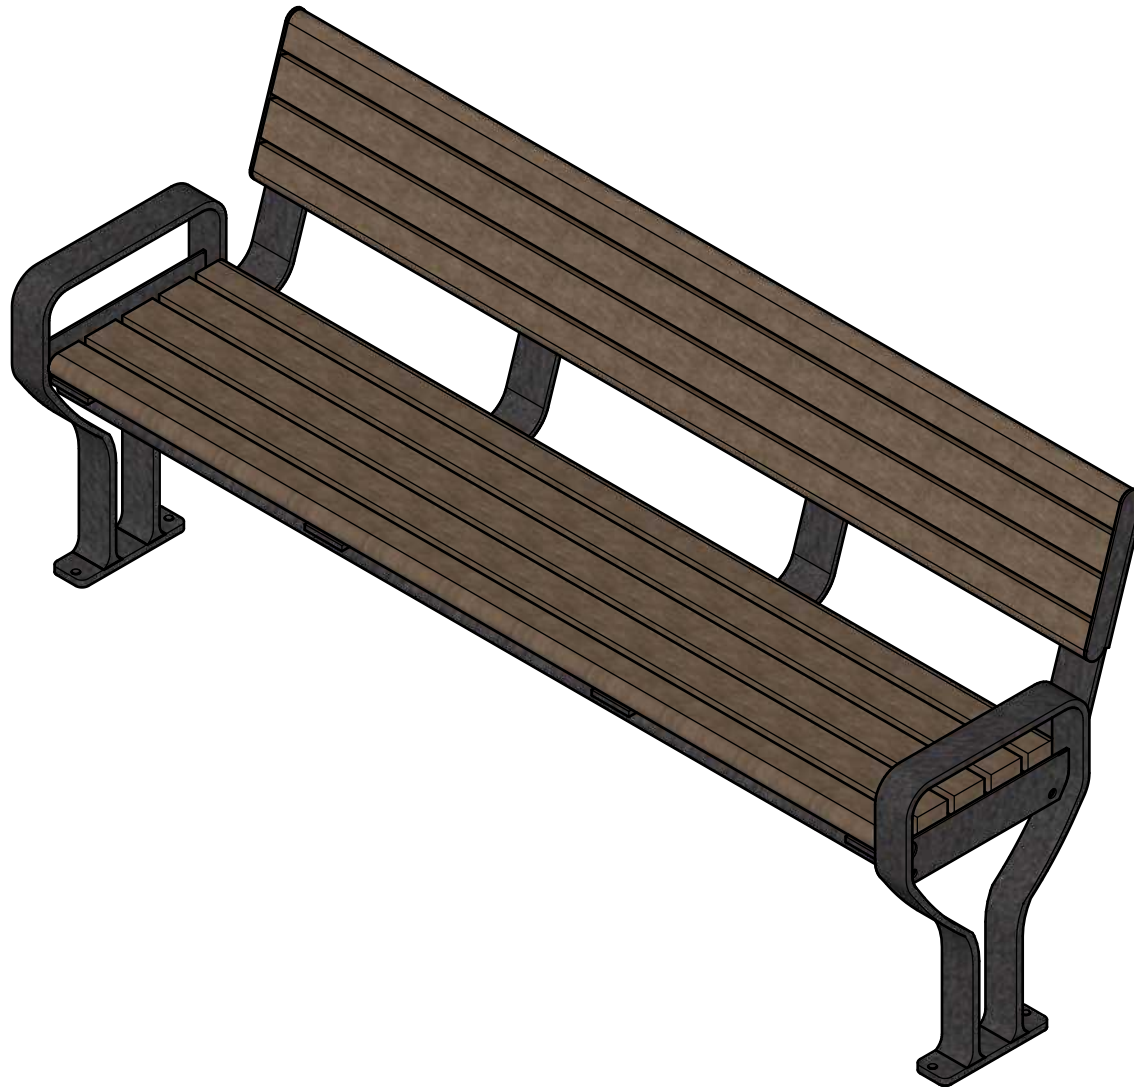

**WISHBONE SITE FURNISHINGS**  
 210-27090 GLOUCESTER WAY LANGLEY, BC

**DWG. TITLE:** KOBLE BENCH 6FT  
**REVISION:** 13/04/21 R:02

**MATERIAL:**  
 ALUMINUM

**DWG. NO.**  
 DWSBC13/04/2100

**DRAWN BY:**  
 GARY PARMAR

**PATTERN NO.**  
 N/A

**MODEL NO.**  
 K-6

**SCALE:**  
 1:16

**SHEET:**  
 1 OF 2

**DATE:**  
 13 APR 21

**WISHBONE SITE FURNISHINGS**  
210-27090 GLOUCESTER WAY LANGLEY, BC

**DWG. TITLE:** KOBLE BENCH 6FT  
**REVISION:** 13/04/21 R:02

**MATERIAL:**  
ALUMINUM

**DWG. NO.**  
DWSBC13/04/2100

**DRAWN BY:**  
GARY PARMAR

**PATTERN NO.**  
N/A

**MODEL NO.**  
K-6

**SCALE:**  
AS SHOWN

**SHEET:**  
2 OF 2

**DATE:**  
13 APR 21